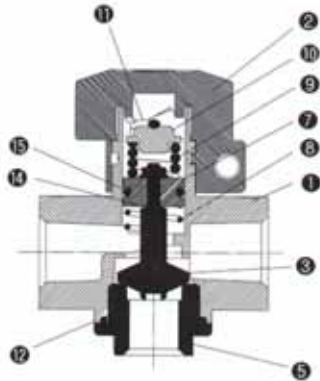

## EPVHS SERIES LOCKABLE SHUT OFF VALVE

MODEL	PORT SIZE	SUITS
EPVHS2000-02	1/4" BSP	2000 SERIES
EPVHS3000-03	3/8" BSP	3000 SERIES
EPVHS4000-04	1/2" BSP	4000 SERIES
EPVHS5000-06	3/4" BSP	5000 & 6000 SERIES*
EPVHS5000-10	1" BSP	5000 & 6000 SERIES*

\*NIPPLE TYPE NON MODULAR

EPVHS 2000, 3000,4000 Series

EPVHS 5000 Series

NO	Description	Material	Note
1	BODY	ABC	*SH2000 아연합금
2	HANDLE	Zinc alloy	Chromated
3	POPPET VALVE	-	
4	SPOOL	ADC12	Chromated
5	POPPET VALVE GUIDE	Zinc alloy	Chromated
6	SPOOL GUIDE	Zinc alloy	Chromated
7	PISTON	C3604	
8	POPPET VALVE SPRING	SWP	Chromated
9	SPRING	SWP	Chromated
10	SPRING HOLDER	SUM	
11	Parallel PIN	SUM	
12	POPPET VALVE GUIDE GASKET	NBR	
13	SPOOL GUIDE GASKET	NBR	
14	POPPET VALVE GASKET	NBR	
15	PISTON PACKING	NBR	
16	SPOOL PACKING	NBR	