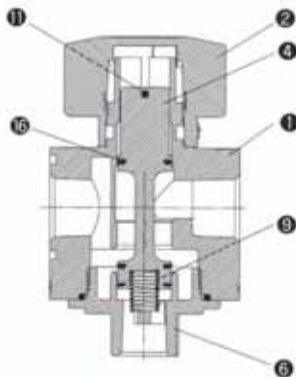

## EPVHS SERIES LOCKABLE SHUT OFF VALVE

MODEL	PORT SIZE	SUITS
EPVHS2000-02	1/4" BSP	2000 SERIES
EPVHS3000-03	3/8" BSP	3000 SERIES
EPVHS4000-04	1/2" BSP	4000 SERIES
EPVHS5000-06	3/4" BSP	5000 & 6000 SERIES*
EPVHS5000-10	1" BSP	5000 & 6000 SERIES*

\*NIPPLE TYPE NON MODULAR

EPVHS 2000, 3000,4000 Series

EPVHS 5000 Series

NO	Description	Material	Note
1	BODY	ABC	*SH2000 아연합금
2	HANDLE	Zinc alloy	Chromated
3	POPPET VALVE	-	
4	SPOOL	ADC12	Chromated
5	POPPET VALVE GUIDE	Zinc alloy	Chromated
6	SPOOL GUIDE	Zinc alloy	Chromated
7	PISTON	C3604	
8	POPPET VALVE SPRING	SWP	Chromated
9	SPRING	SWP	Chromated
10	SPRING HOLDER	SUM	
11	Parallel PIN	SUM	
12	POPPET VALVE GUIDE GASKET	NBR	
13	SPOOL GUIDE GASKET	NBR	
14	POPPET VALVE GASKET	NBR	
15	PISTON PACKING	NBR	
16	SPOOL PACKING	NBR	