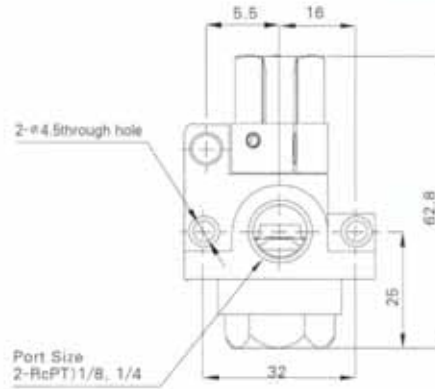

TAN AIR PNEUMATICS

EPVHS2000 Series