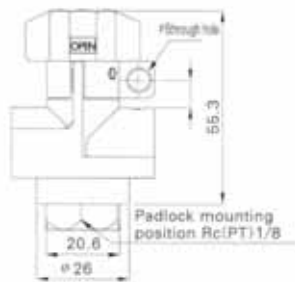

TAN AIR PNEUMATICS

EPVHS2000 Series