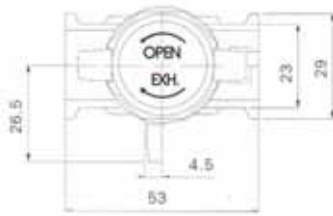

EPVHS3000 Series