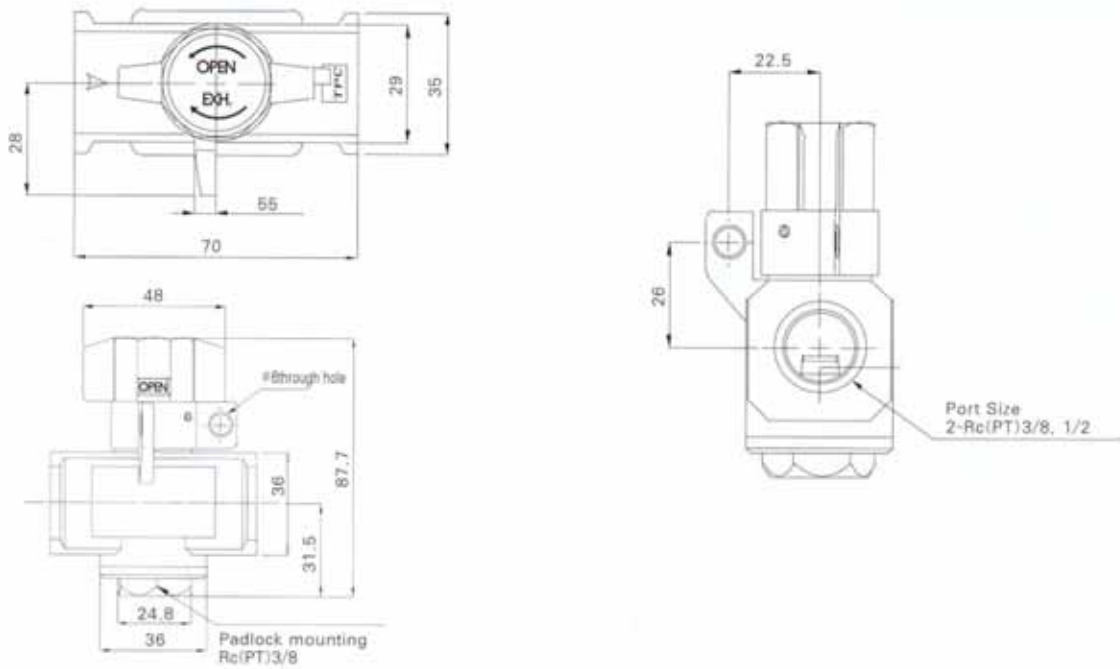

TANAIR PNEUMATICS

EPVHS4000 Series