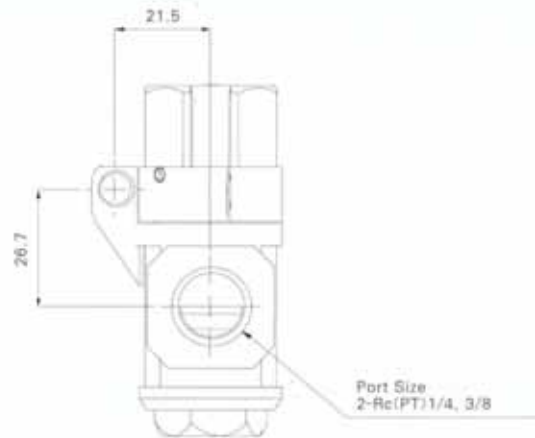

EPVHS3000 Series